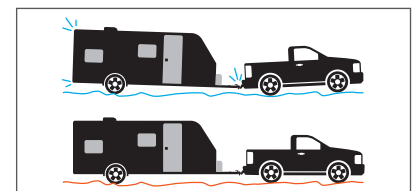

REBELLION™ XD CUSHION BALL MOUNTS

IMPROVED
COMFORT.

REDUCED
RATTLING.

SMOOTHER
RIDE.

SHOCKDROP™
TECHNOLOGY

Rebellion™ XD is a leap forward in cushioned ball mount technology. It provides more control, confidence and a more comfortable ride, all while protecting the towing system from jerking, jarring, rattling and trailer sway.

- Cushioned isolators reduce rattling and vibration for a more comfortable ride
- Reduces shock loads to the vehicle during sudden braking or acceleration
- Minimizes stress on tow vehicle's suspension and brakes
- Virtually maintenance-free with no airbag or bearings to service
- Adjustable head for precise leveling of various trailers
- Forged steel construction with textured, dark grey teridium finish

Enhanced comfort.

Unlike a metal-on-metal connection, ShockDrop™ absorbs unevenness in the road to maximize your comfort

Improved control.

ShockDrop™ dynamically reacts to jarring, limiting its effects and giving the driver increased control on the road