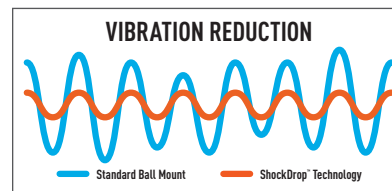

REBELLION™ XD CUSHION BALL MOUNTS

IMPROVED
COMFORT.

REDUCED
RATTLING.

SMOOTHER
RIDE.

SHOCKDROP™
TECHNOLOGY

Rebellion™ XD is a leap forward in cushioned ball mount technology. It provides more control, confidence and a more comfortable ride, all while protecting the towing system from jerking, jarring, rattling and trailer sway.

- Cushioned isolators reduce rattling and vibration for a more comfortable ride
- Reduces shock loads to the vehicle during sudden braking or acceleration
- Minimizes stress on tow vehicle's suspension and brakes
- Virtually maintenance-free with no airbag or bearings to service
- Adjustable head for precise leveling of various trailers
- Forged steel construction with textured, dark grey teridium finish

Enhanced comfort.

Unlike a metal-on-metal connection, ShockDrop™ absorbs unevenness in the road to maximize your comfort

Improved control.

ShockDrop™ dynamically reacts to jarring, limiting its effects and giving the driver increased control on the road