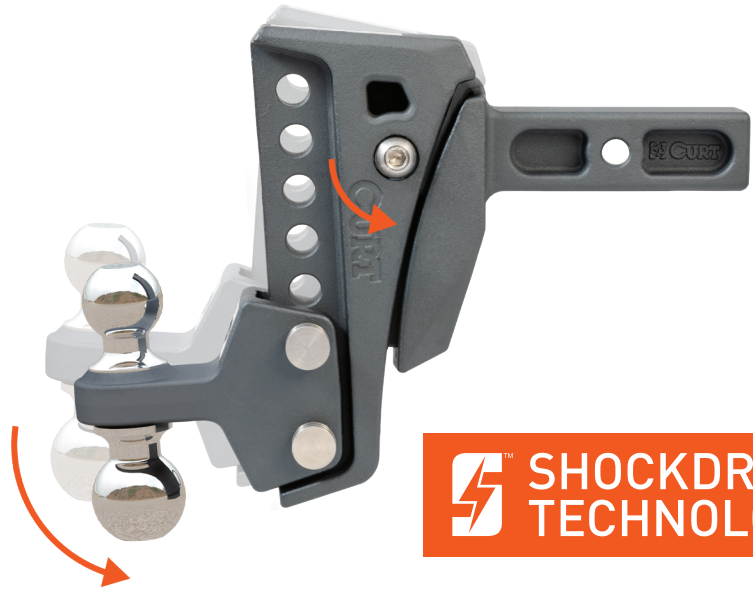

REBELLION™ XD CUSHION BALL MOUNTS

IMPROVED
COMFORT.

REDUCED
RATTLING.

SMOOTHER
RIDE.

SHOCKDROP™
TECHNOLOGY

Rebellion™ XD is a leap forward in cushioned ball mount technology. It provides more control, confidence and a more comfortable ride, all while protecting the towing system from jerking, jarring, rattling and trailer sway.

- Cushioned isolators reduce rattling and vibration for a more comfortable ride
- Reduces shock loads to the vehicle during sudden braking or acceleration
- Minimizes stress on tow vehicle's suspension and brakes
- Virtually maintenance-free with no airbag or bearings to service
- Adjustable head for precise leveling of various trailers
- Forged steel construction with textured, dark grey teridium finish

Enhanced comfort.

Unlike a metal-on-metal connection, ShockDrop™ absorbs unevenness in the road to maximize your comfort

Improved control.

ShockDrop™ dynamically reacts to jarring, limiting its effects and giving the driver increased control on the road

For the ultimate towing experience, pair a SecureLatch™ adjustable pintle mount with a Rebellion™ XD ball mount.